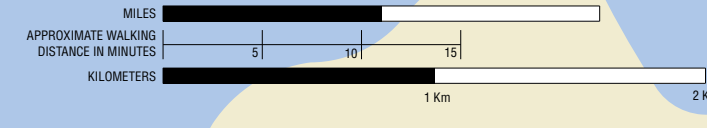

LONG ISLAND SOUND