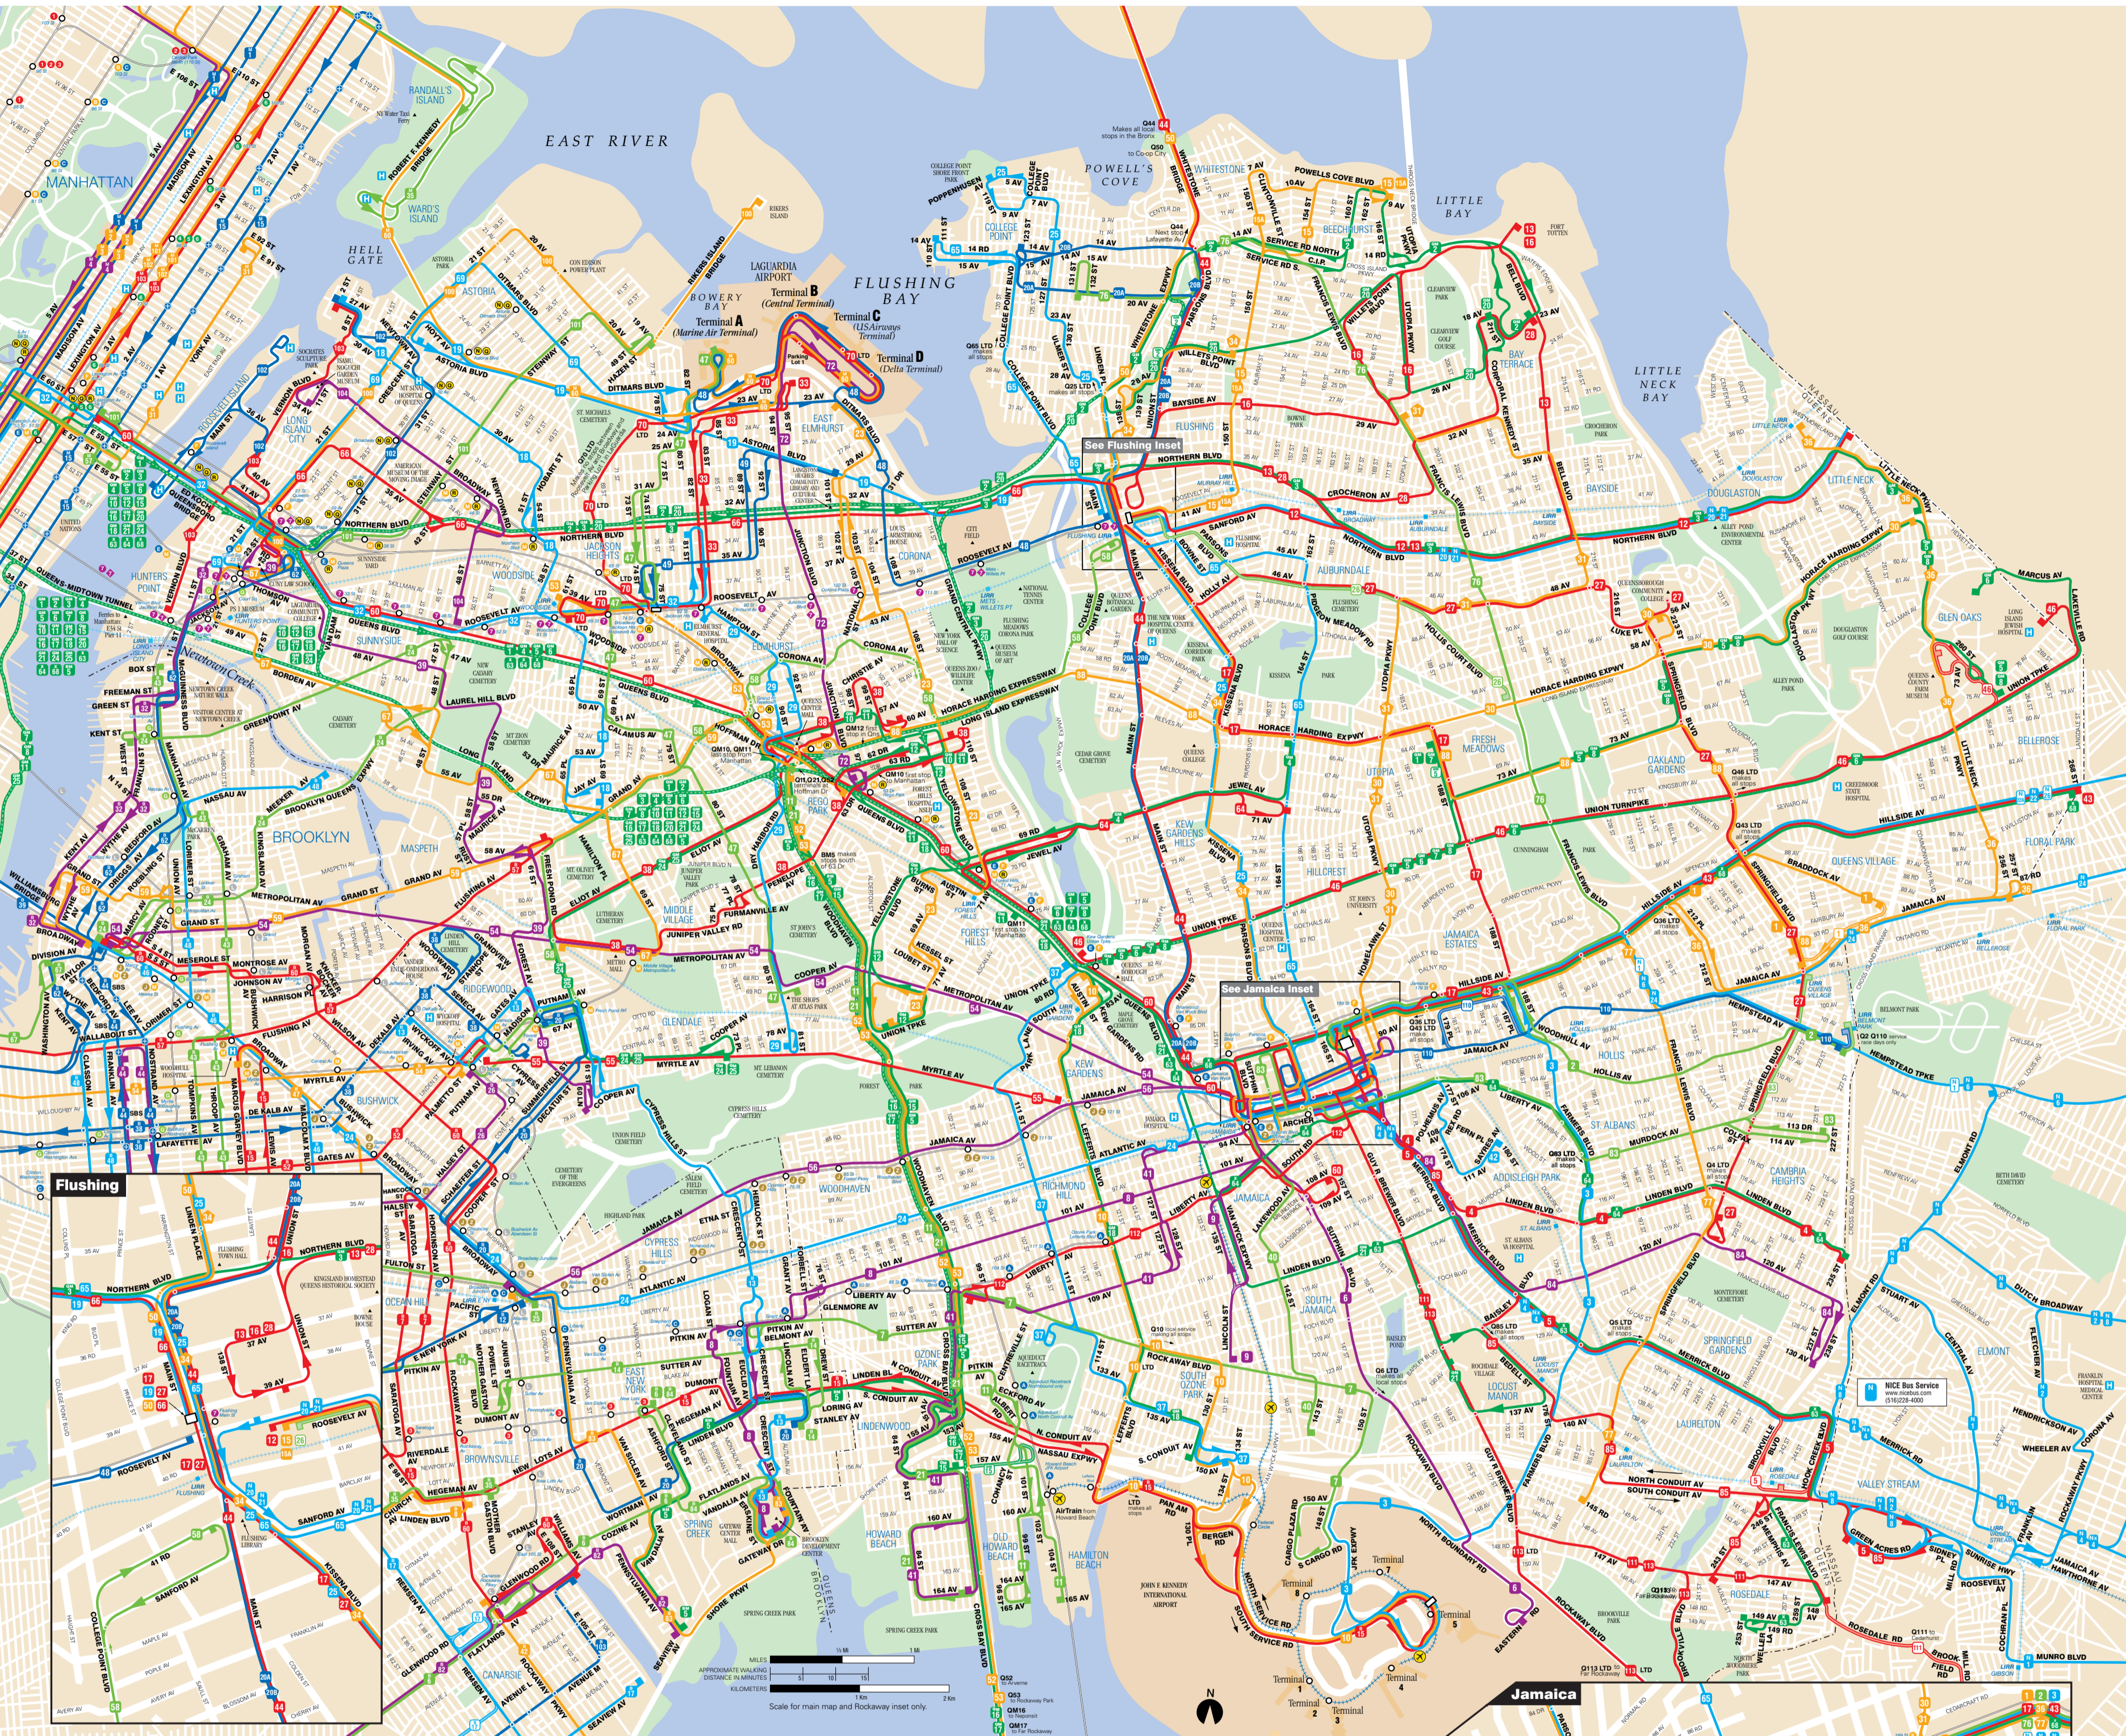

Queens Bus Map

| Bus Route Colors | |
|--|--|
| Local Bus Routes | Express Bus Routes |
| <ul style="list-style-type: none"> 1, 2, 3, 4, 5, 6, 7, 8, 9, 10, 11, 12 13, 14, 15, 16, 17, 18, 19, 20, 21, 22, 23 24, 25, 26, 27, 28, 29, 30, 31, 32, 33, 34 35, 36, 37, 38, 39, 40, 41, 42, 43, 44, 45 46, 47, 48, 49, 50, 51, 52, 53, 54, 55, 56 57, 58, 59, 60, 61, 62, 63, 64, 65, 66, 67 68, 69, 70, 71, 72, 73, 74, 75, 76, 77, 78 79, 80, 81, 82, 83, 84, 85, 86, 87, 88, 89 90, 91, 92, 93, 94, 95, 96, 97, 98, 99, 100 | <ul style="list-style-type: none"> Q1, Q2, Q3, Q4, Q5, Q6, Q7, Q8, Q9, Q10, Q11, Q12, Q13, Q14, Q15, Q16, Q17, Q18, Q19, Q20, Q21, Q22, Q23, Q24, Q25, Q26, Q27, Q28, Q29, Q30, Q31, Q32, Q33, Q34, Q35, Q36, Q37, Q38, Q39, Q40, Q41, Q42, Q43, Q44, Q45, Q46, Q47, Q48, Q49, Q50, Q51, Q52, Q53, Q54, Q55, Q56, Q57, Q58, Q59, Q60, Q61, Q62, Q63, Q64, Q65, Q66, Q67, Q68, Q69, Q70, Q71, Q72, Q73, Q74, Q75, Q76, Q77, Q78, Q79, Q80, Q81, Q82, Q83, Q84, Q85, Q86, Q87, Q88, Q89, Q90, Q91, Q92, Q93, Q94, Q95, Q96, Q97, Q98, Q99, Q100 |

Legend

- Local Bus Service
- Express Bus Service (Dark Green)
- Express Route (no stops)
- Express Section (no stops)
- Full-time Service (Every day 7 a.m. - 10 p.m.; many routes operate longer hours)
- No Saturday and/or Sunday Service
- Select Service Stop
- Limited Service Stop
- Direction of Service (Two-way service has no arrows)
- Part-time Terminal
- Part-time Service
- Part-time Terminal
- Hospital
- Point Of Interest
- Commuter Rail Station
- Limited Service
- AirTrain
- JFK Airport Service