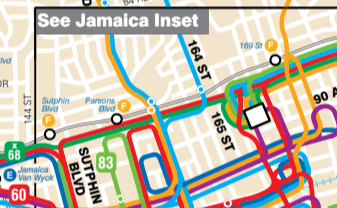

Queens Bus Map

| Bus Route Colors | |
|--|--|
| Local Bus Routes | Express Bus Routes |
| <ul style="list-style-type: none"> 1, 2, 3, 4, 5, 6, 7, 8, 9, 10, 11, 12 13, 14, 15, 16, 17, 18, 19, 20, 21, 22, 23 24, 25, 26, 27, 28, 29, 30, 31, 32, 33, 34 35, 36, 37, 38, 39, 40, 41, 42, 43, 44, 45 46, 47, 48, 49, 50, 51, 52, 53, 54, 55, 56 57, 58, 59, 60, 61, 62, 63, 64, 65, 66, 67 68, 69, 70, 71, 72, 73, 74, 75, 76, 77, 78 79, 80, 81, 82, 83, 84, 85, 86, 87, 88, 89 90, 91, 92, 93, 94, 95, 96, 97, 98, 99, 100 | <ul style="list-style-type: none"> Q1, Q2, Q3, Q4, Q5, Q6, Q7, Q8, Q9, Q10, Q11, Q12, Q13, Q14, Q15, Q16, Q17, Q18, Q19, Q20, Q21, Q22, Q23, Q24, Q25, Q26, Q27, Q28, Q29, Q30, Q31, Q32, Q33, Q34, Q35, Q36, Q37, Q38, Q39, Q40, Q41, Q42, Q43, Q44, Q45, Q46, Q47, Q48, Q49, Q50, Q51, Q52, Q53, Q54, Q55, Q56, Q57, Q58, Q59, Q60, Q61, Q62, Q63, Q64, Q65, Q66, Q67, Q68, Q69, Q70, Q71, Q72, Q73, Q74, Q75, Q76, Q77, Q78, Q79, Q80, Q81, Q82, Q83, Q84, Q85, Q86, Q87, Q88, Q89, Q90, Q91, Q92, Q93, Q94, Q95, Q96, Q97, Q98, Q99, Q100 |

Legend

- Local Bus Service
- Express Bus Service (Dark Green)
- Express Route (no stops)
- Express Section (no stops)
- Full-time Service (Every day 7 a.m. - 10 p.m.; many routes operate longer hours)
- No Saturday and/or Sunday Service
- Select Service Stop
- Limited Service Stop
- Direction of Service (Two-way service has no arrows)
- Part-time Terminal
- Part-time Service
- Part-time Terminal
- Hospital
- Point Of Interest
- Commuter Rail Station
- Limited Service
- AirTrain
- JFK Airport Service